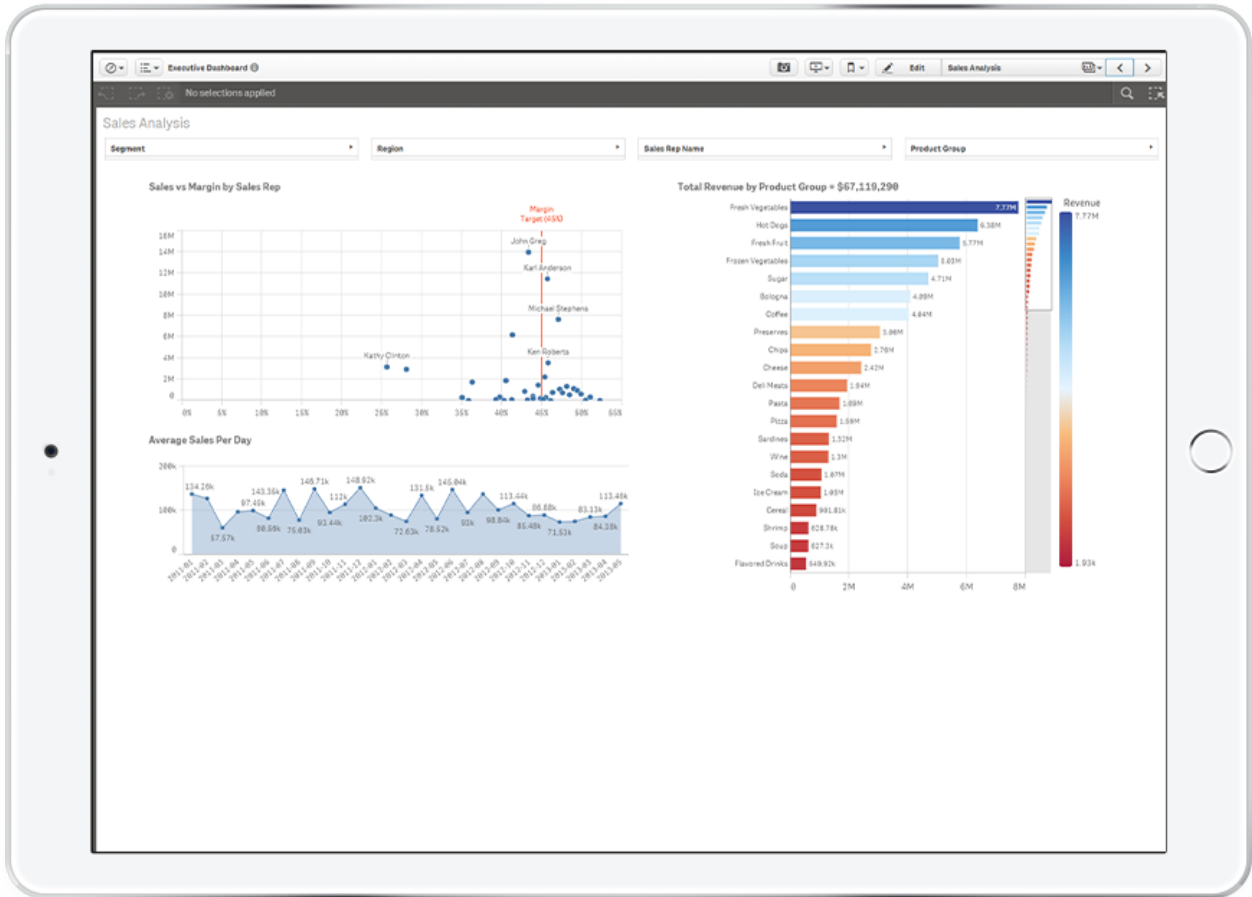

Download

[OlikSense For Mac](#)

Download

End-user have the freedom to create a layout of his own, new visualizations, a new pattern of charts with much more engaging and active features for Self Service data discovery.

1. [qlik sense](#)
2. [qlik sense desktop](#)
3. [qliksense latest version](#)

Easily combine all your data sources, no matter how large, into a single view Qlik's Associative engine indexes every possible relationship in your data so you can gain immediate insights and explore in any direction your intuition takes you.. Please consider upgrading to Internet Explorer 8, 9, or 10, or trying another browser such as Firefox, Safari, or Google Chrome.. • QlikView provides an in-the-box application development platform QlikView suits well for business applications for.. Applications created by developers who put a lot of thought into the data model, the layout, the charts and the formula and it's going to deliver the applications to end-users who will consume the applications.. (Please remember to honor your company's IT policies before installing new software!) • • • •.

[Bin Weevils Mission 1 Walkthrough](#)

qlik sense desktop

[Zero Smash Bros Player](#)

, however, two of the strong players in this market are QlikView and QlikSense Let's understand both of them in details.. The end-user is however limited when it comes to creating new visualizations • QlikSense is a self-service data discovery tool for creating your own visualizations and applications.. 7 megabytes of new information will be created every second for every human being on the planet.. Qlik Sense Machine LearningWith the increasing speed of data generation and compressing timeline for delivering the outcome, the need for a powerful BI tool has gained prominence.. Jive will not function with this version of Internet Explorer Qlik Sense gives you data superpowers. [Spectrasonic Omnisphere 2 Mac](#)