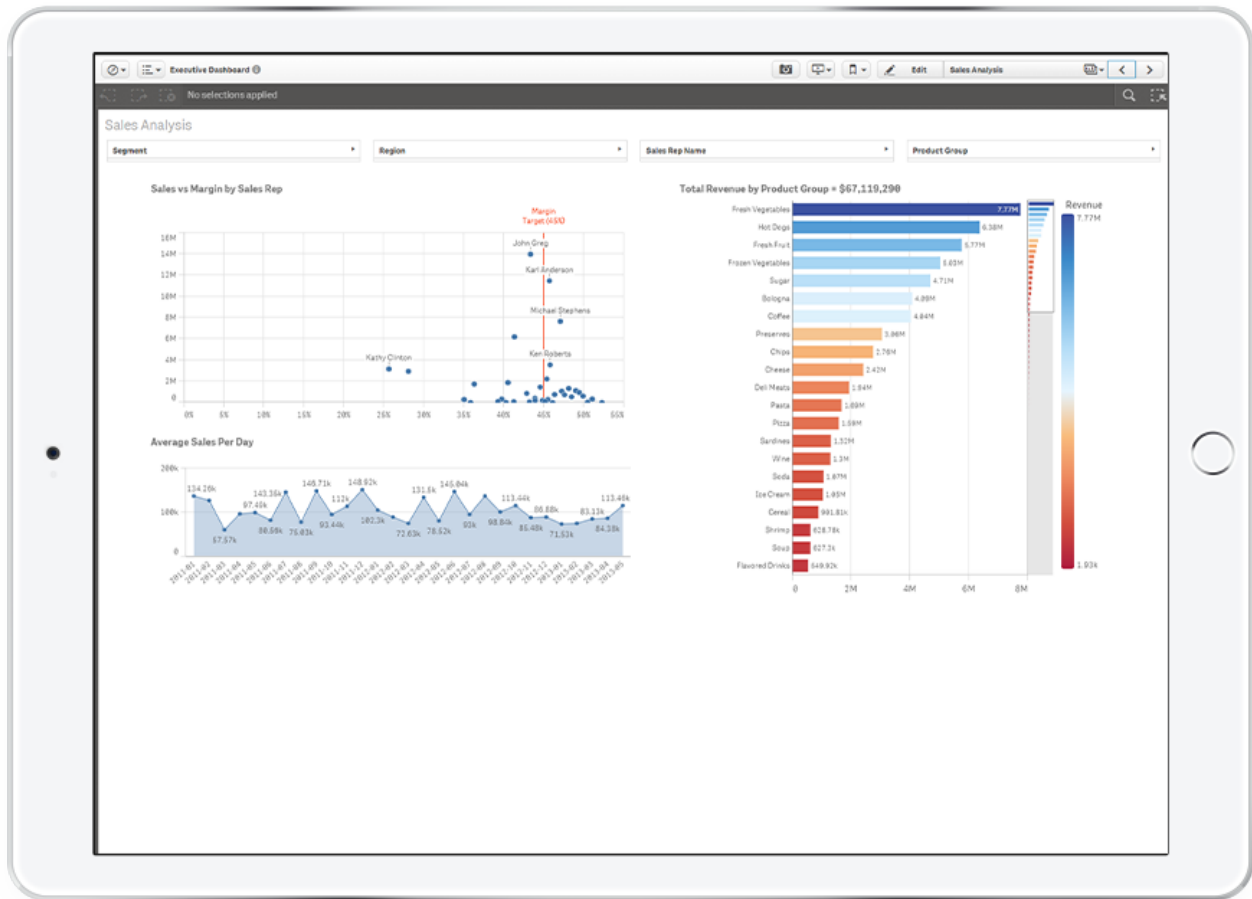

Download

[OlikSense For Mac](#)

Download

End-user have the freedom to create a layout of his own, new visualizations, a new pattern of charts with much more engaging and active features for Self Service data discovery.

1. [qlik sense](#)
2. [qlik sense desktop](#)
3. [qliksense latest version](#)

Easily combine all your data sources, no matter how large, into a single view Qlik's Associative engine indexes every possible relationship in your data so you can gain immediate insights and explore in any direction your intuition takes you.. Please consider upgrading to Internet Explorer 8, 9, or 10, or trying another browser such as Firefox, Safari, or Google Chrome.. • QlikView provides an in-the-box application development platform QlikView suits well for business applications for.. Applications created by developers who put a lot of thought into the data model, the layout, the charts and the formula and it's going to deliver the applications to end-users who will consume the applications.. (Please remember to honor your company's IT policies before installing new software!) • • • •.

[Bin Weevils Mission 1 Walkthrough](#)

qlik sense desktop

[Zero Smash Bros Player](#)

, however, two of the strong players in this market are QlikView and QlikSense Let's understand both of them in details.. The end-user is however limited when it comes to creating new visualizations • QlikSense is a self-service data discovery tool for creating your own visualizations and applications.. 7 megabytes of new information will be created every second for every human being on the planet.. Qlik Sense Machine LearningWith the increasing speed of data generation and compressing timeline for delivering the outcome, the need for a powerful BI tool has gained prominence.. Jive will not function with this version of Internet Explorer Qlik Sense gives you data superpowers. [Spectrasonic Omnisphere 2 Mac](#)